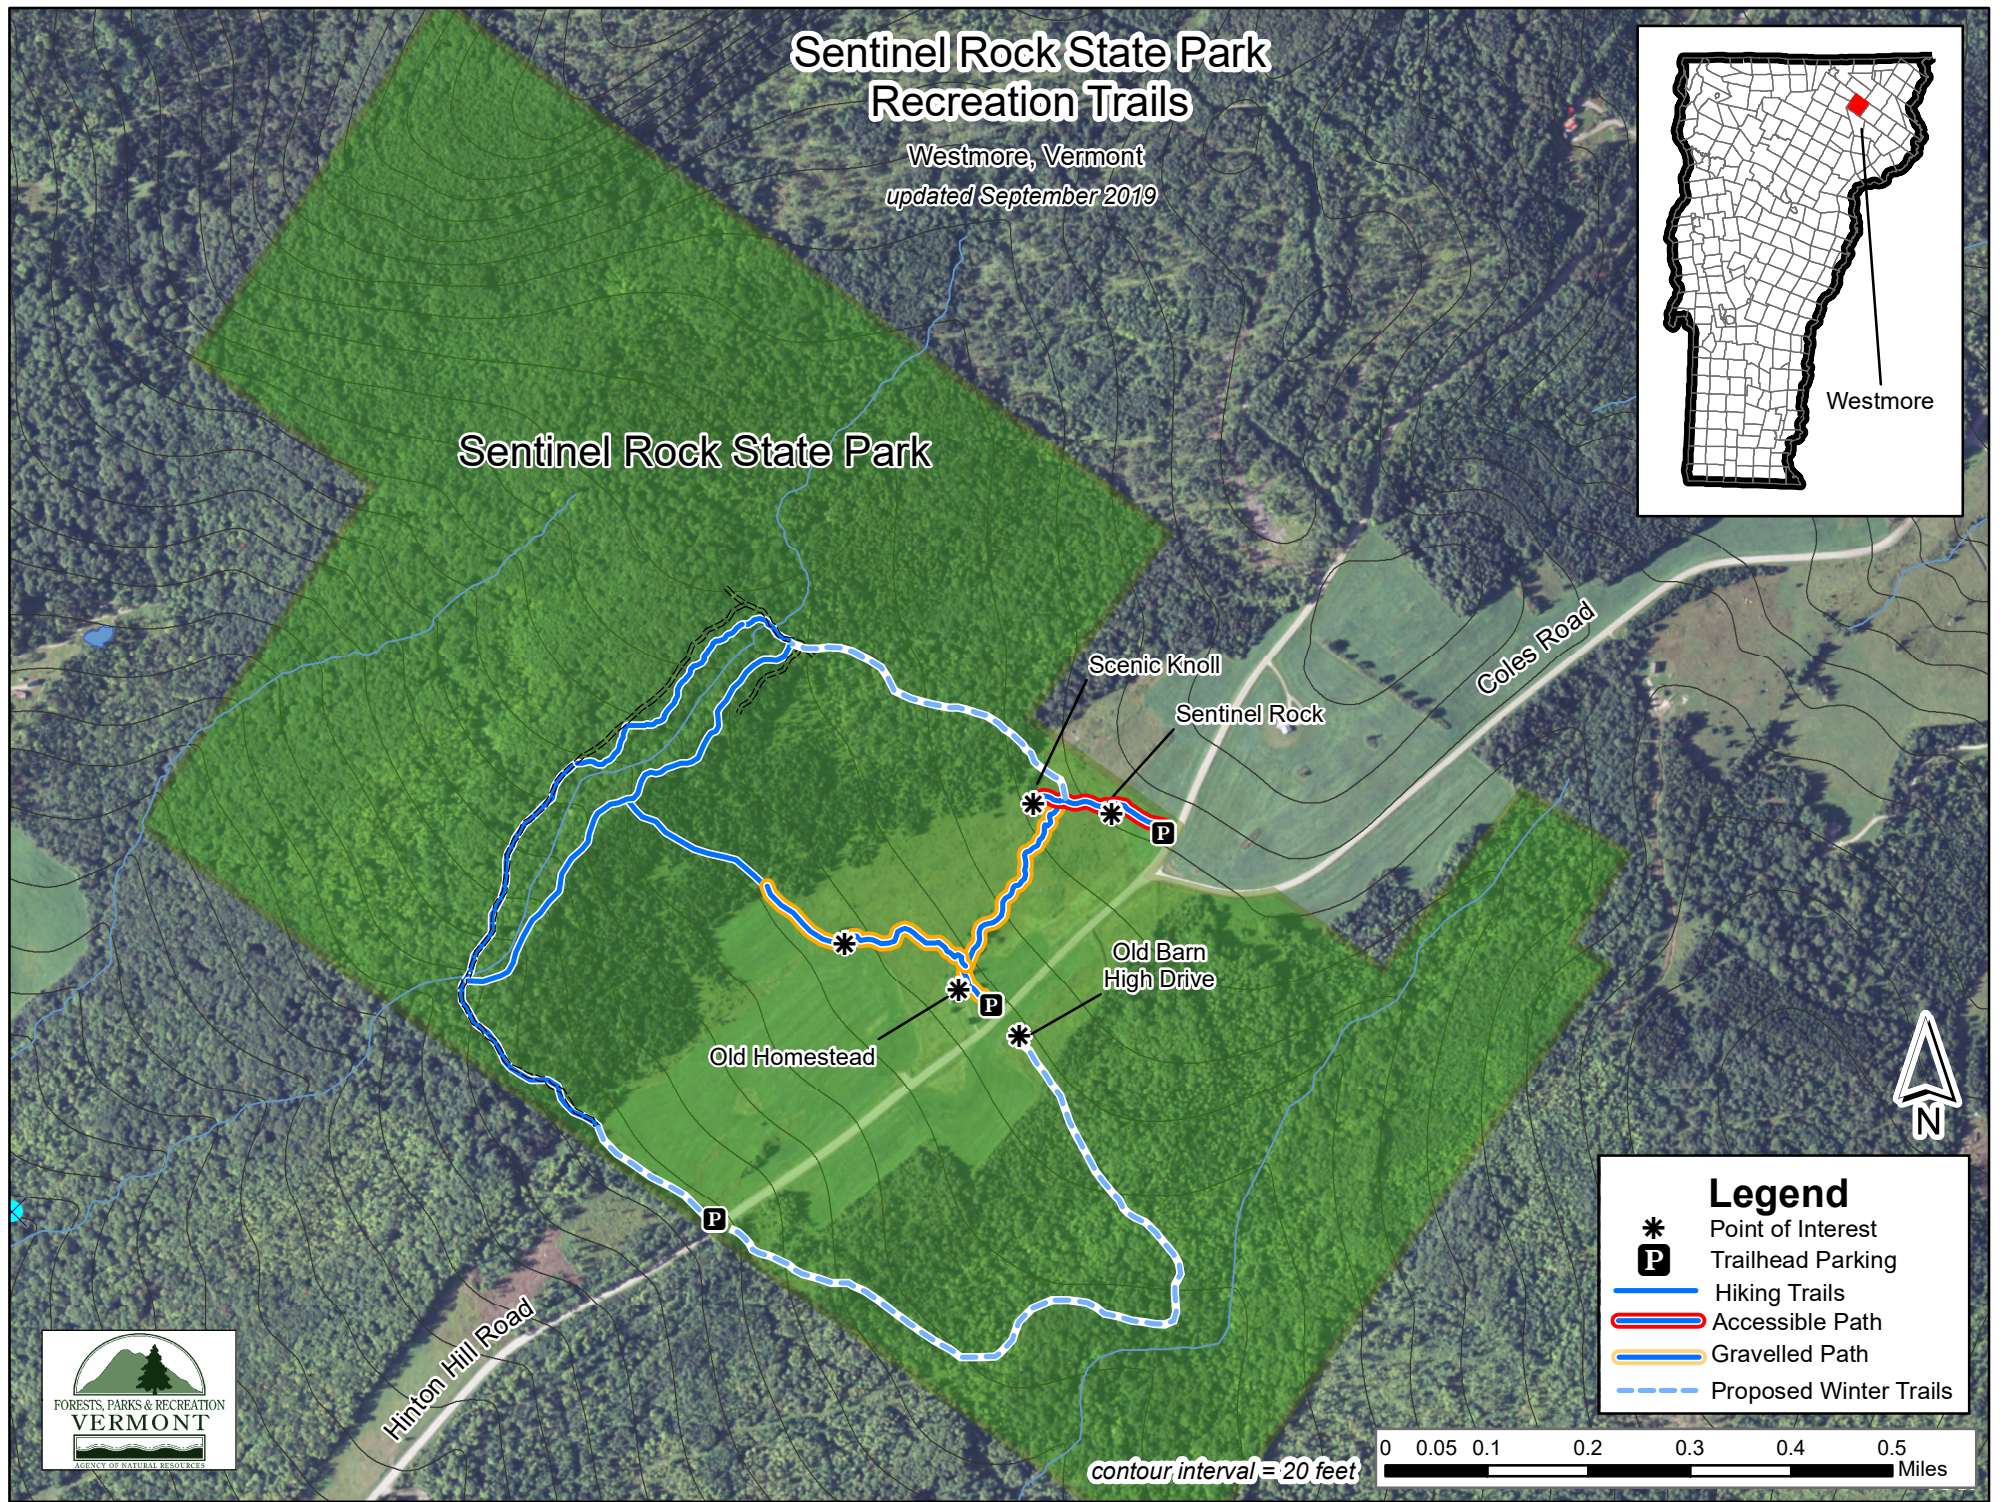

Sentinel Rock State Park Recreation Trails

Westmore, Vermont
updated September 2019

Sentinel Rock State Park

Legend

- * Point of Interest
- P Trailhead Parking
- Hiking Trails
- Accessible Path
- Gravelled Path
- - - Proposed Winter Trails

contour interval = 20 feet